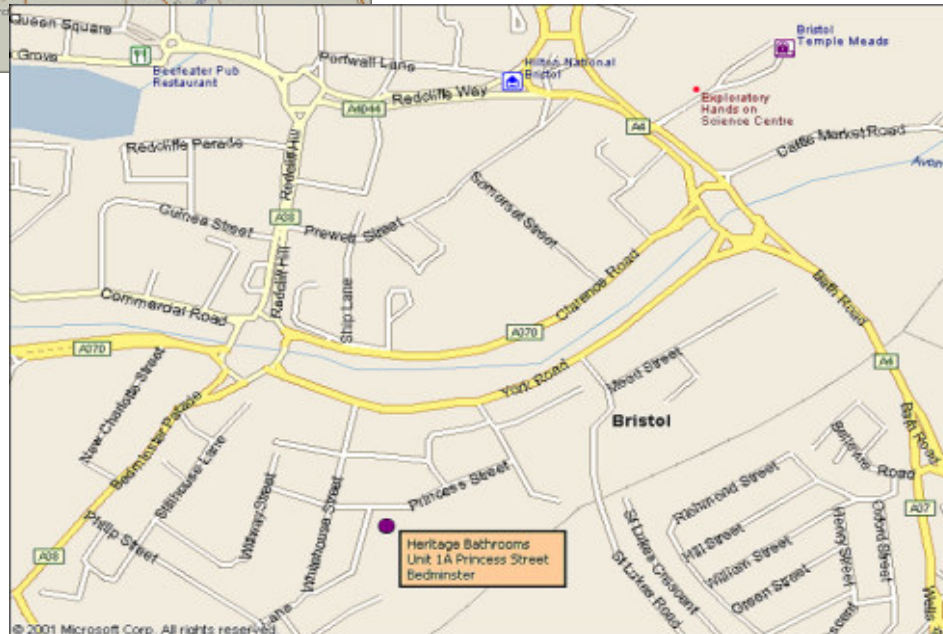

HERITAGE BATHROOMS DISTRIBUTION

How to find us!

- From Junction 19 of the M4, take the M32 into the centre of Bristol. At the end of the motorway turn left at the traffic lights into a dual carriageway.
- The road will then go under a flyover/bridge.
- After emerging from the tunnel, bear left and continue past Bristol Temple Meads Railway Station. Direction A4 to Bath and Wells.

- At the next set of lights, AFTER the pedestrian lights for the Station, you will reach a roundabout with a large motorbike shop on the far right hand side called FOWLERS.
- Aim for this and turn right off the roundabout into YORK ROAD.
- Go through the next set of traffic lights and take the second left into WHITEHOUSE STREET.
- Take the second left again into PRINCESS STREET and you will find Heritage Bathrooms 30 yards down on the right hand side.