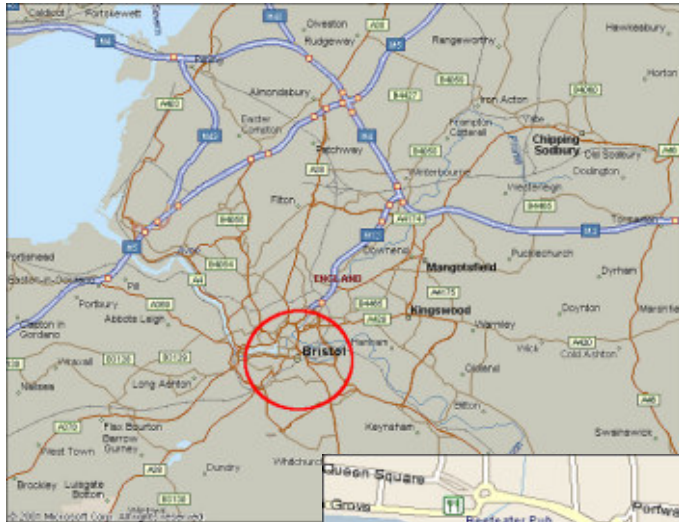

HERITAGE BATHROOMS DISTRIBUTION

How to find us!

- From Junction 19 of the M4, take the M32 into the centre of Bristol. At the end of the motorway turn left at the traffic lights into a dual carriageway.
- The road will then go under a flyover/bridge.
- After emerging from the tunnel, bear left and continue past Bristol Temple Meads Railway Station. Direction A4 to Bath and Wells.

- At the next set of lights, AFTER the pedestrian lights for the Station, you will reach a roundabout with a large motorbike shop on the far right hand side called FOWLERS.
- Aim for this and turn right off the roundabout into YORK ROAD.
- Go through the next set of traffic lights and take the second left into WHITEHOUSE STREET.
- Take the second left again into PRINCESS STREET and you will find Heritage Bathrooms 30 yards down on the right hand side.