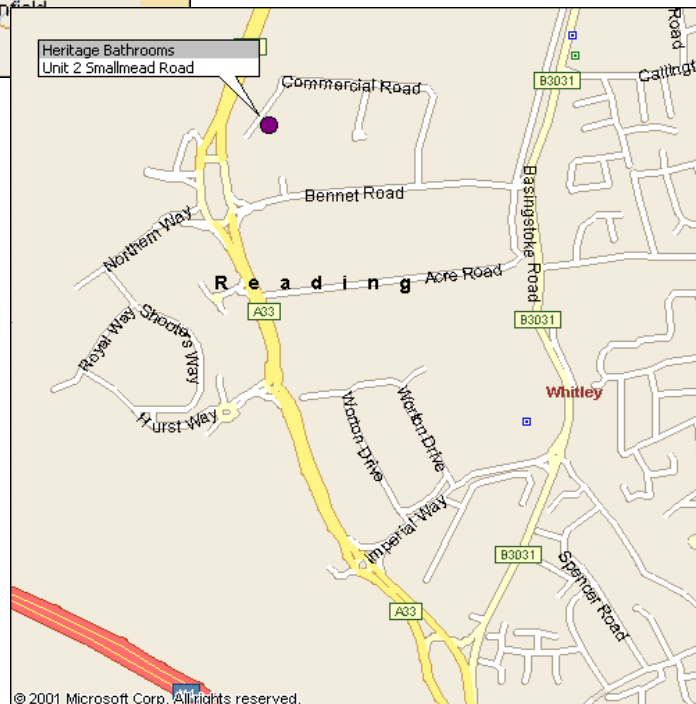

HERITAGE BATHROOMS DISTRIBUTION

How to find us!

- From **M4 Junction 11** follow signs for **A33 Reading**.
- Straight over two roundabouts.
- Pass McDonalds and B & Q Superstore on your left.
- At next roundabout turn right following signs for **Basingstoke Road Industrial Area**.

- Turn left into **Bennet Road** (signed Basingstoke Road Industrial Area) passing **Lancaster Garage** on left hand side.
- Turn left into **Commercial Road** at **Motorcycle City** just after **Renault Trucks** on right hand side.
- Follow Commercial Road to T-junction at end.
- Turn left into Smallmead Road passing **Reg Vardy Trucks** on left hand side.
- Turn left into the service road between our building and Reg Vardy Trucks.