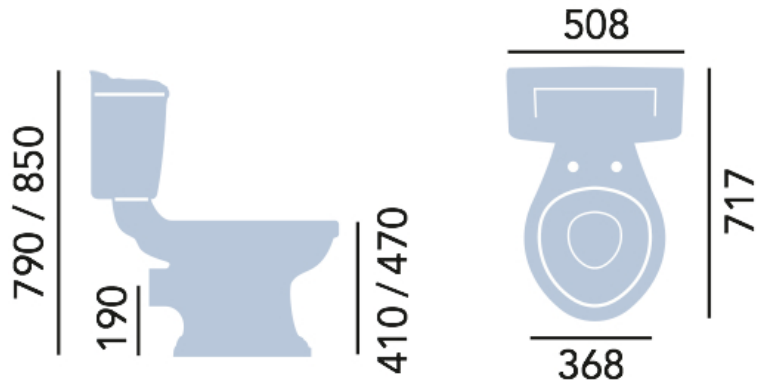

TECHNICAL DATA SHEET

HERITAGE[®] BATHROOMS

Dorchester

Close-Coupled WC & Portrait Cistern

Product Specification

Product Codes:	PDWC00 (Pan) PDW02F (Cistern)
Finish:	White
Product Type:	Traditional
Construction:	Vitreous China
Dimensions for Fitting:	790/850 (H) mm, 508 (W) mm, 717 (D) mm
Flush Volume:	4 Litres

PDWC00 pictured

Additional Information

- Lifetime Guarantee
- Compatible with Heritage WC Seats
- Standard Pan (PDW00) also available
- Landscape Cistern (PDW01F) and Corner Cistern (PDW04F) also available
- Fittings and Dual flush push-button included
- Vitreous China Manufactured to: BSEN31:1999
BSI 188:1974
BS3402:1969