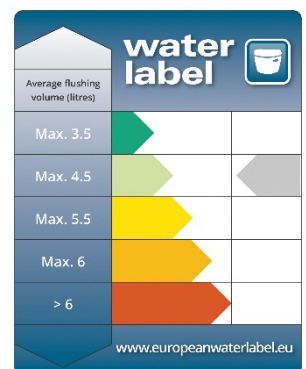

Technical Advice: For further information please call 0844 701 8503 or email technical@heritagebathrooms.com.

Guarantee: Lifetime Guarantee covering manufacturing faults.