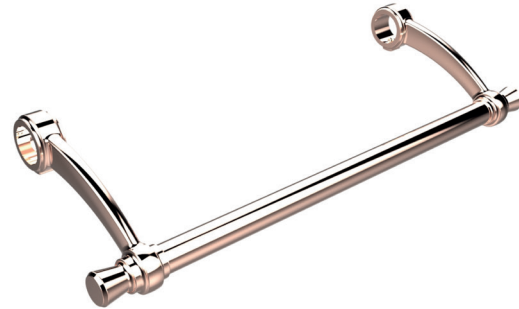

TECHNICAL DATA SHEET

HERITAGE[®]

BATHROOMS

Abingdon Washstand Towel Rail in Rose Gold

Product Specification

Product Code: WTABUNIRG
Finish: Rose Gold Plated
Product Type: Furniture

Overall Dimensions

Additional Information

- Designed to complement the Abingdon Washstand in Rose Gold excluding the Claverton Range
- Also available in Chrome and Vintage Gold Finishes (WTABUNI and WTABUNIVG)

Guarantee: 5 Years

Technical Advice: For further information please call 0844 701 8503 or email technical@heritagebathrooms.com.