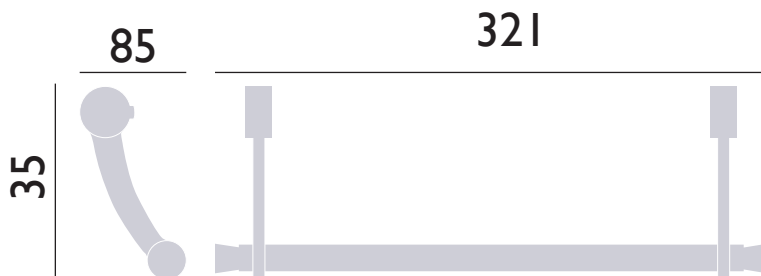

TECHNICAL DATA SHEET

HERITAGE[®]

BATHROOMS

Abingdon Washstand Towel Rail in Rose Gold

Product Specification

Product Code: WTABUNIRG
Finish: Rose Gold Plated
Product Type: Furniture

Overall Dimensions

Additional Information

- Designed to complement the Abingdon Washstand in Rose Gold excluding the Claverton Range
- Also available in Chrome and Vintage Gold Finishes (WTABUNI and WTABUNIVG)

Guarantee: 5 Years

Technical Advice: For further information please call 0844 701 8503 or email technical@heritagebathrooms.com.