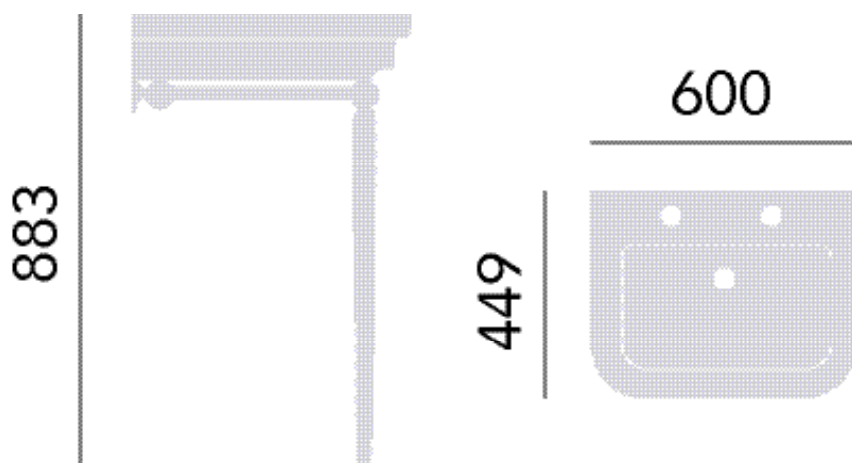

Abingdon Dorchester Washstand Glass Shelf Rose Gold

Product Specification

Product Code: WGABDORRG
Finish: Rose Gold
Product Type: Furniture

Overall Dimensions

Basin not included

Additional Information

- Designed to fit the Abingdon Dorchester Washstand (WSABDOR)
- Towel Rail Available (WTABUNI)