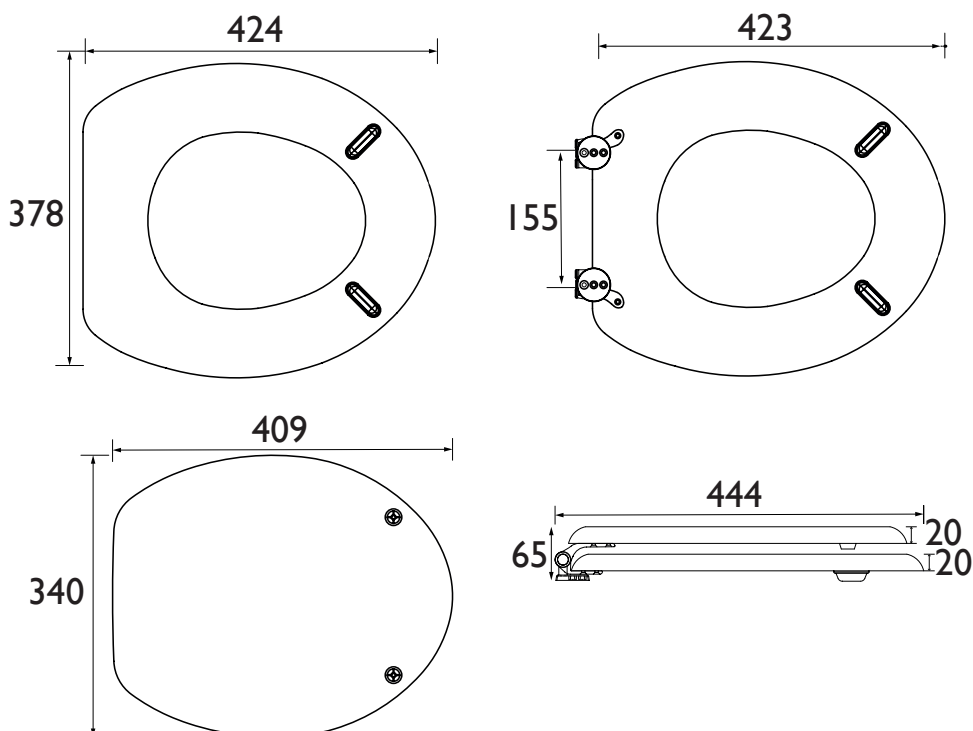

Heritage

Toilet Seat Chrome Standard Hinge Walnut

TSWNT101

Product Features

- Adjustable hinges to fit all British Standard WCs
- Durable to withstand everyday use

Product Specification

Product Weight (Kg):

3

Packaged Product Weight (Kg):

3.22

Product Finish:

Chrome Plated

Dimensions in (mm)

Revision: D2

Heritage Bathrooms, Birch Coppice Business Park, Dordon, Tamworth B78 1SG